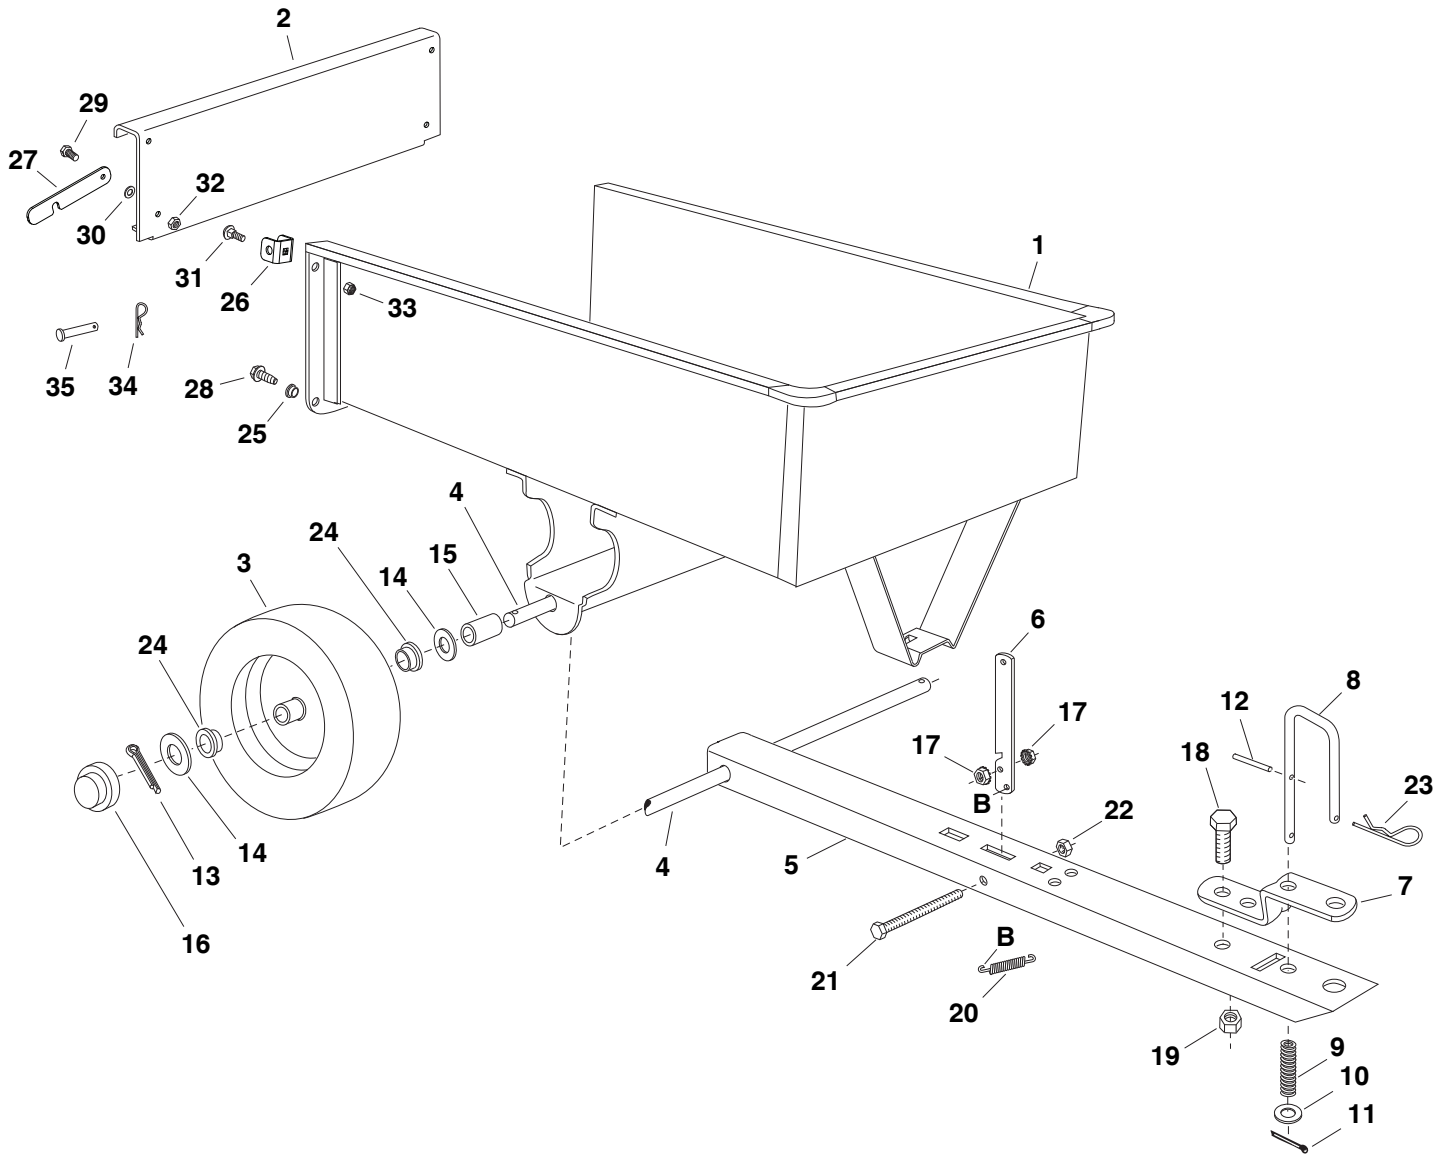

531 03 10-07

HDC 1000 (45-01714-669)

REPAIR PARTS FOR UTILITY CART MODEL 45-01714-669

REF. NO.	PART NO.	QTY	DESCRIPTION	REF. NO.	PART NO.	QTY	DESCRIPTION
1	65935	2	Cart Body Assembly	19	HA21362	1	Nylock Nut, 3/8-16
2	23502	1	Tailgate	20	47408	1	Extension Spring
3	46272	2	Wheel	21	47407	1	Hex Bolt, 5/16-18 x 3-3/4"
4	24897	1	Wheel Axle, 1" Dia.	22	47810	1	Nylock Nut, 5/16-18
5	24750	1	Draw Bar Tongue	23	43343	1	Hairpin Cotter
6	24498	1	Latch Lock Lever	24	44488	4	Wheel Bearing
7	23687	1	Hitch Bracket	25	1657-5	2	Step Bushing
8	49672	1	Hitch Pin	26	26156	4	Tailgate Hinge
9	48905	1	Compression Spring	27	26155	2	Tailgate Latch
10	43070	1	Washer, 3/8"	28	47630	2	Self Thread Bolt, 5/16-18 x 3/4"
11	142	1	Cotter Pin, 1/8" x 3/4"	29	43182	2	Hex Bolt, 5/16-18 x 3/4"
12	44665	1	Spring Pin, 5/32" x 1-1/4"	30	48015	2	Nylon Washer
13	43093	2	Cotter Pin, 1/8" x 1-1/2"	31	44950	4	Carriage Bolt, 1/4-20 x 3/4"
14	43061	4	Washer, 1"	32	43064	2	Lock Nut, 5/16-18
15	44678	2	Spacer Tube	33	47189	4	Nylock Nut, 1/4-20
16	43014	2	Hub Cap	34	HA3090	2	Hair Cotter Pin
17	46980	2	Hex Nut, 5/16-18 (SEMS)	35	47623	2	Clevis Pin, 3/8 x 3"
18	43001	1	Hex Bolt, 3/8-16 x 1"		40501	1	Owner's Manual